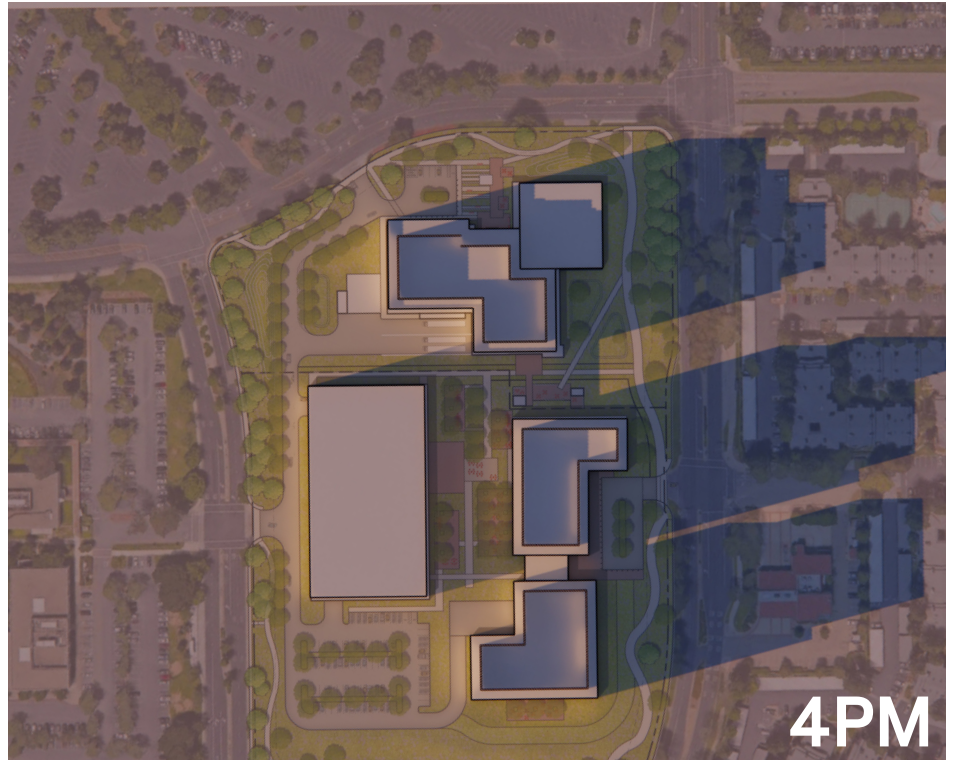

**Appendix K:
Shade and Shadow Study**

THIS PAGE INTENTIONALLY LEFT BLANK

10x GENOMICS

SUN STUDIES

MARCH 15, 2021

DECEMBER 21, 2021

SUNRISE 7:19

8AM

10AM

12PM

2PM

4PM

SUNSET 4:53

6PM

MARCH 21, 2021

JUNE 21, 2021