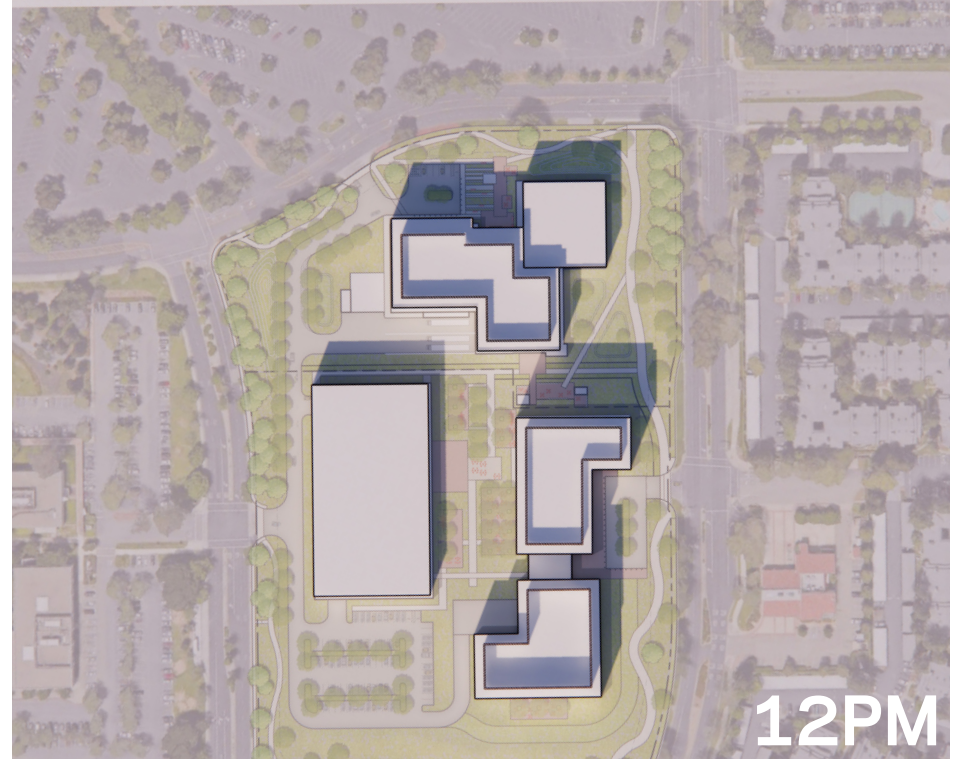

**Appendix K:
Shade and Shadow Study**

THIS PAGE INTENTIONALLY LEFT BLANK

10x GENOMICS

SUN STUDIES

MARCH 15, 2021

DECEMBER 21, 2021

SUNRISE 7:19

8AM

10AM

12PM

2PM

4PM

SUNSET 4:53

6PM

MARCH 21, 2021

JUNE 21, 2021