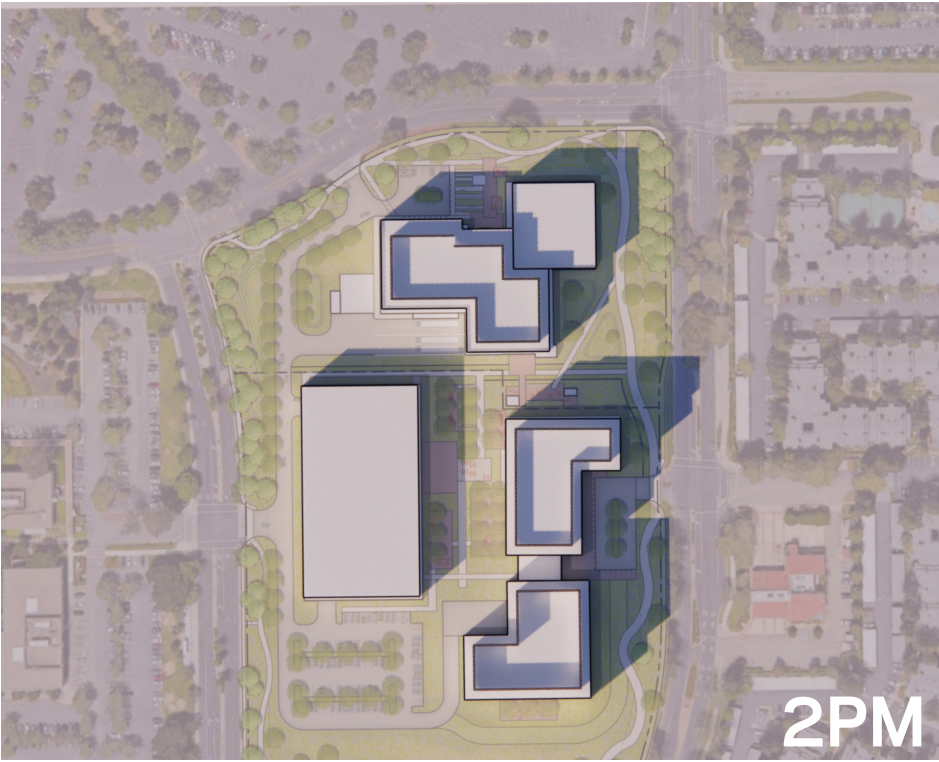

**Appendix K:
Shade and Shadow Study**

THIS PAGE INTENTIONALLY LEFT BLANK

10x GENOMICS

SUN STUDIES

MARCH 15, 2021

DECEMBER 21, 2021

SUNRISE 7:19

8AM

10AM

12PM

2PM

4PM

SUNSET 4:53

6PM

MARCH 21, 2021

JUNE 21, 2021